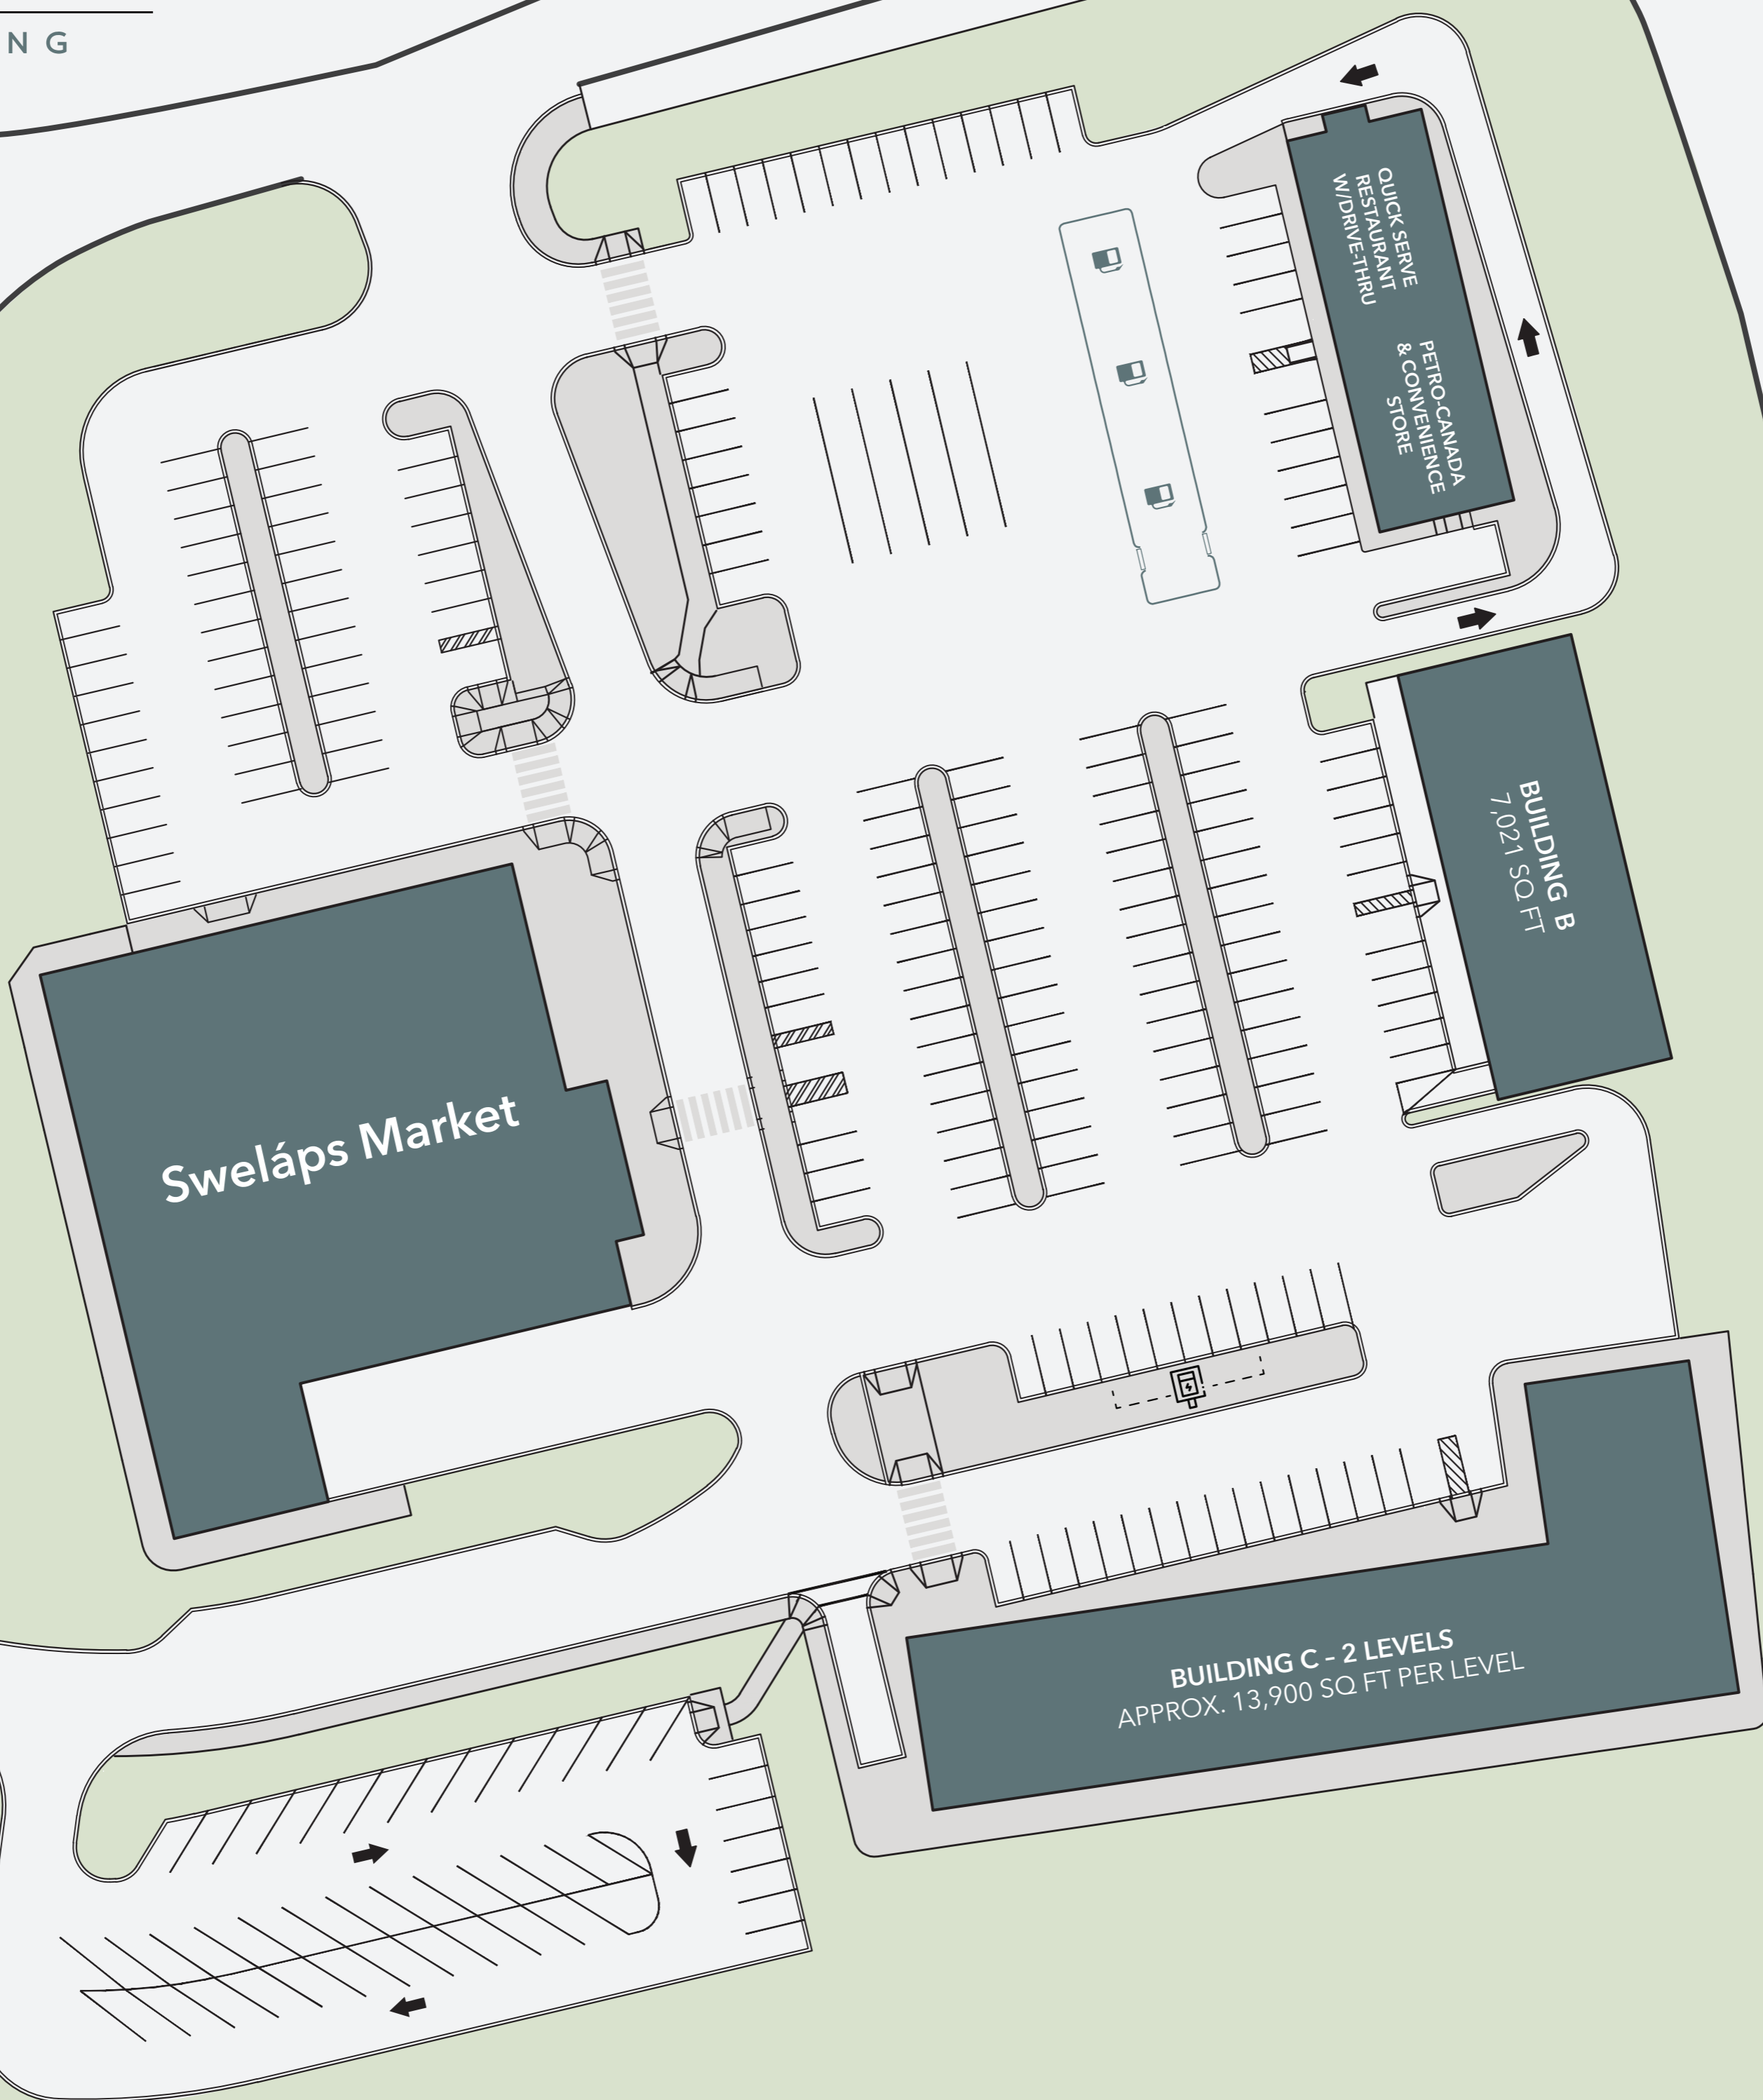

CHIEF LOUIS

CROSSING

SHUSWAP ROAD

YELLOWHEAD HWY #5

G&M ROAD

Sweláps Market

QUICK SERVE
RESTAURANT
W/DRIVE THRU

PETRO-CANADA
& CONVENIENCE
STORE

BUILDING B
7,021 SQ FT

BUILDING C - 2 LEVELS
APPROX. 13,900 SQ FT PER LEVEL